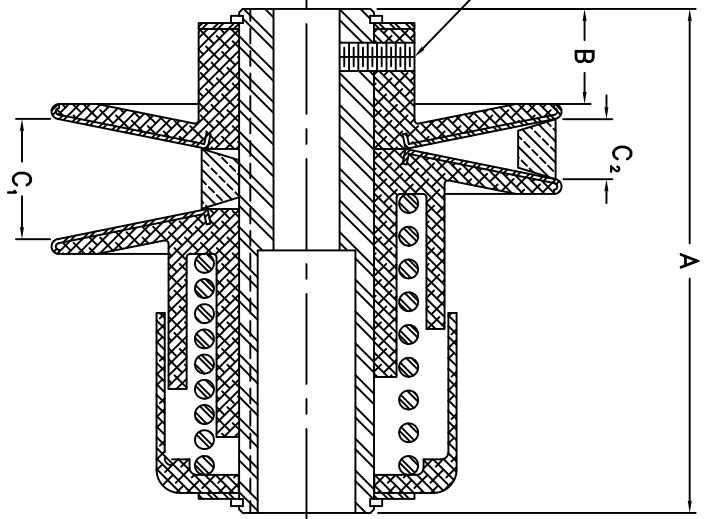

BORE

SET SCREW

VPSR PULLEY